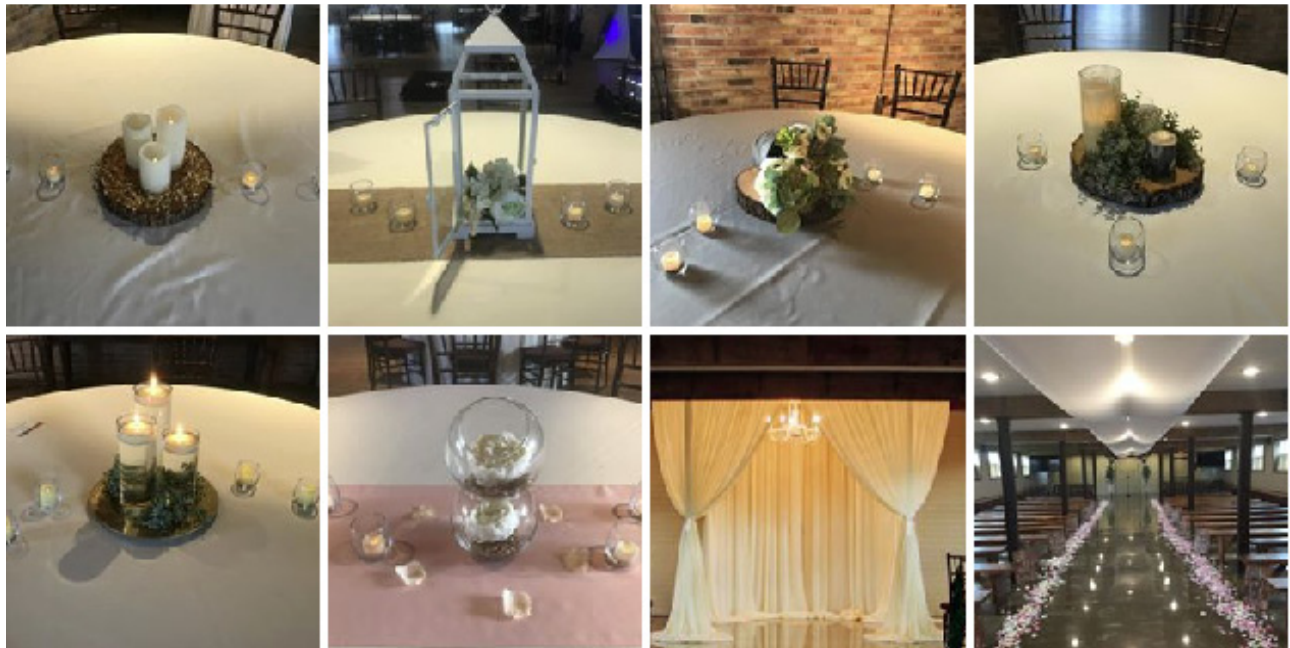

If you don't see something you'd like, just ask.

Last Updated: February 2019

The Look: *Simple Sweetheart Table*

This Look Includes:

- Floor-length linen in choice of white or ivory \$10
- 4 votive holders in choice of gold or clear \$1 each
- Mr. and Mrs. sign pieces \$7
- 2 greenery swags \$7 each
- *All items set up when you arrive when you rent "the look." Items may be rented individually, as well.*