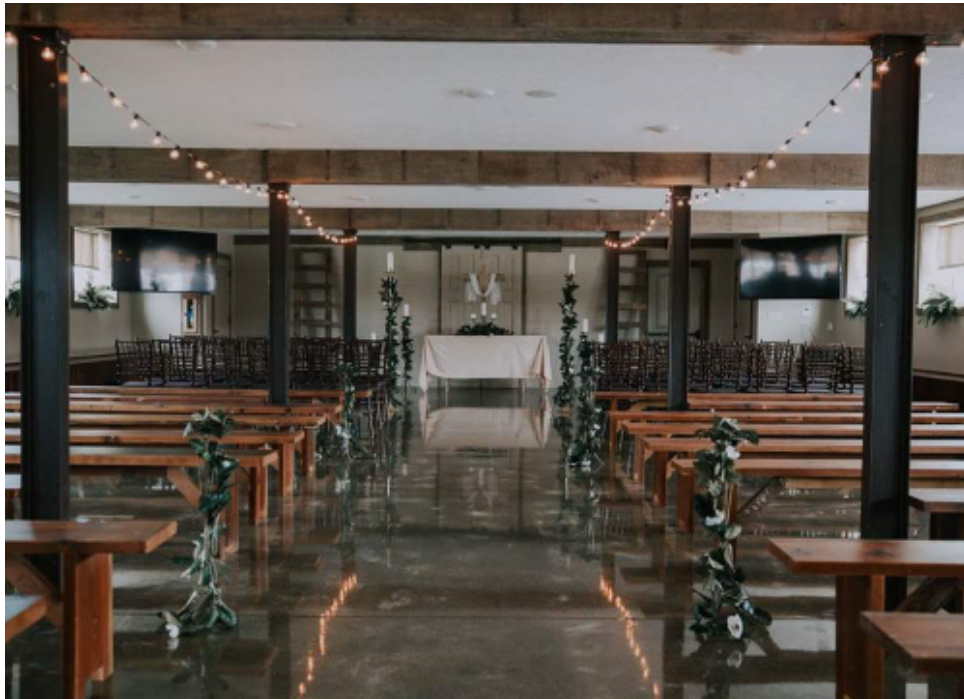

The Look: *Hanging String Lights*

Price: $75 (Lights Only, Not Other Items Pictured)